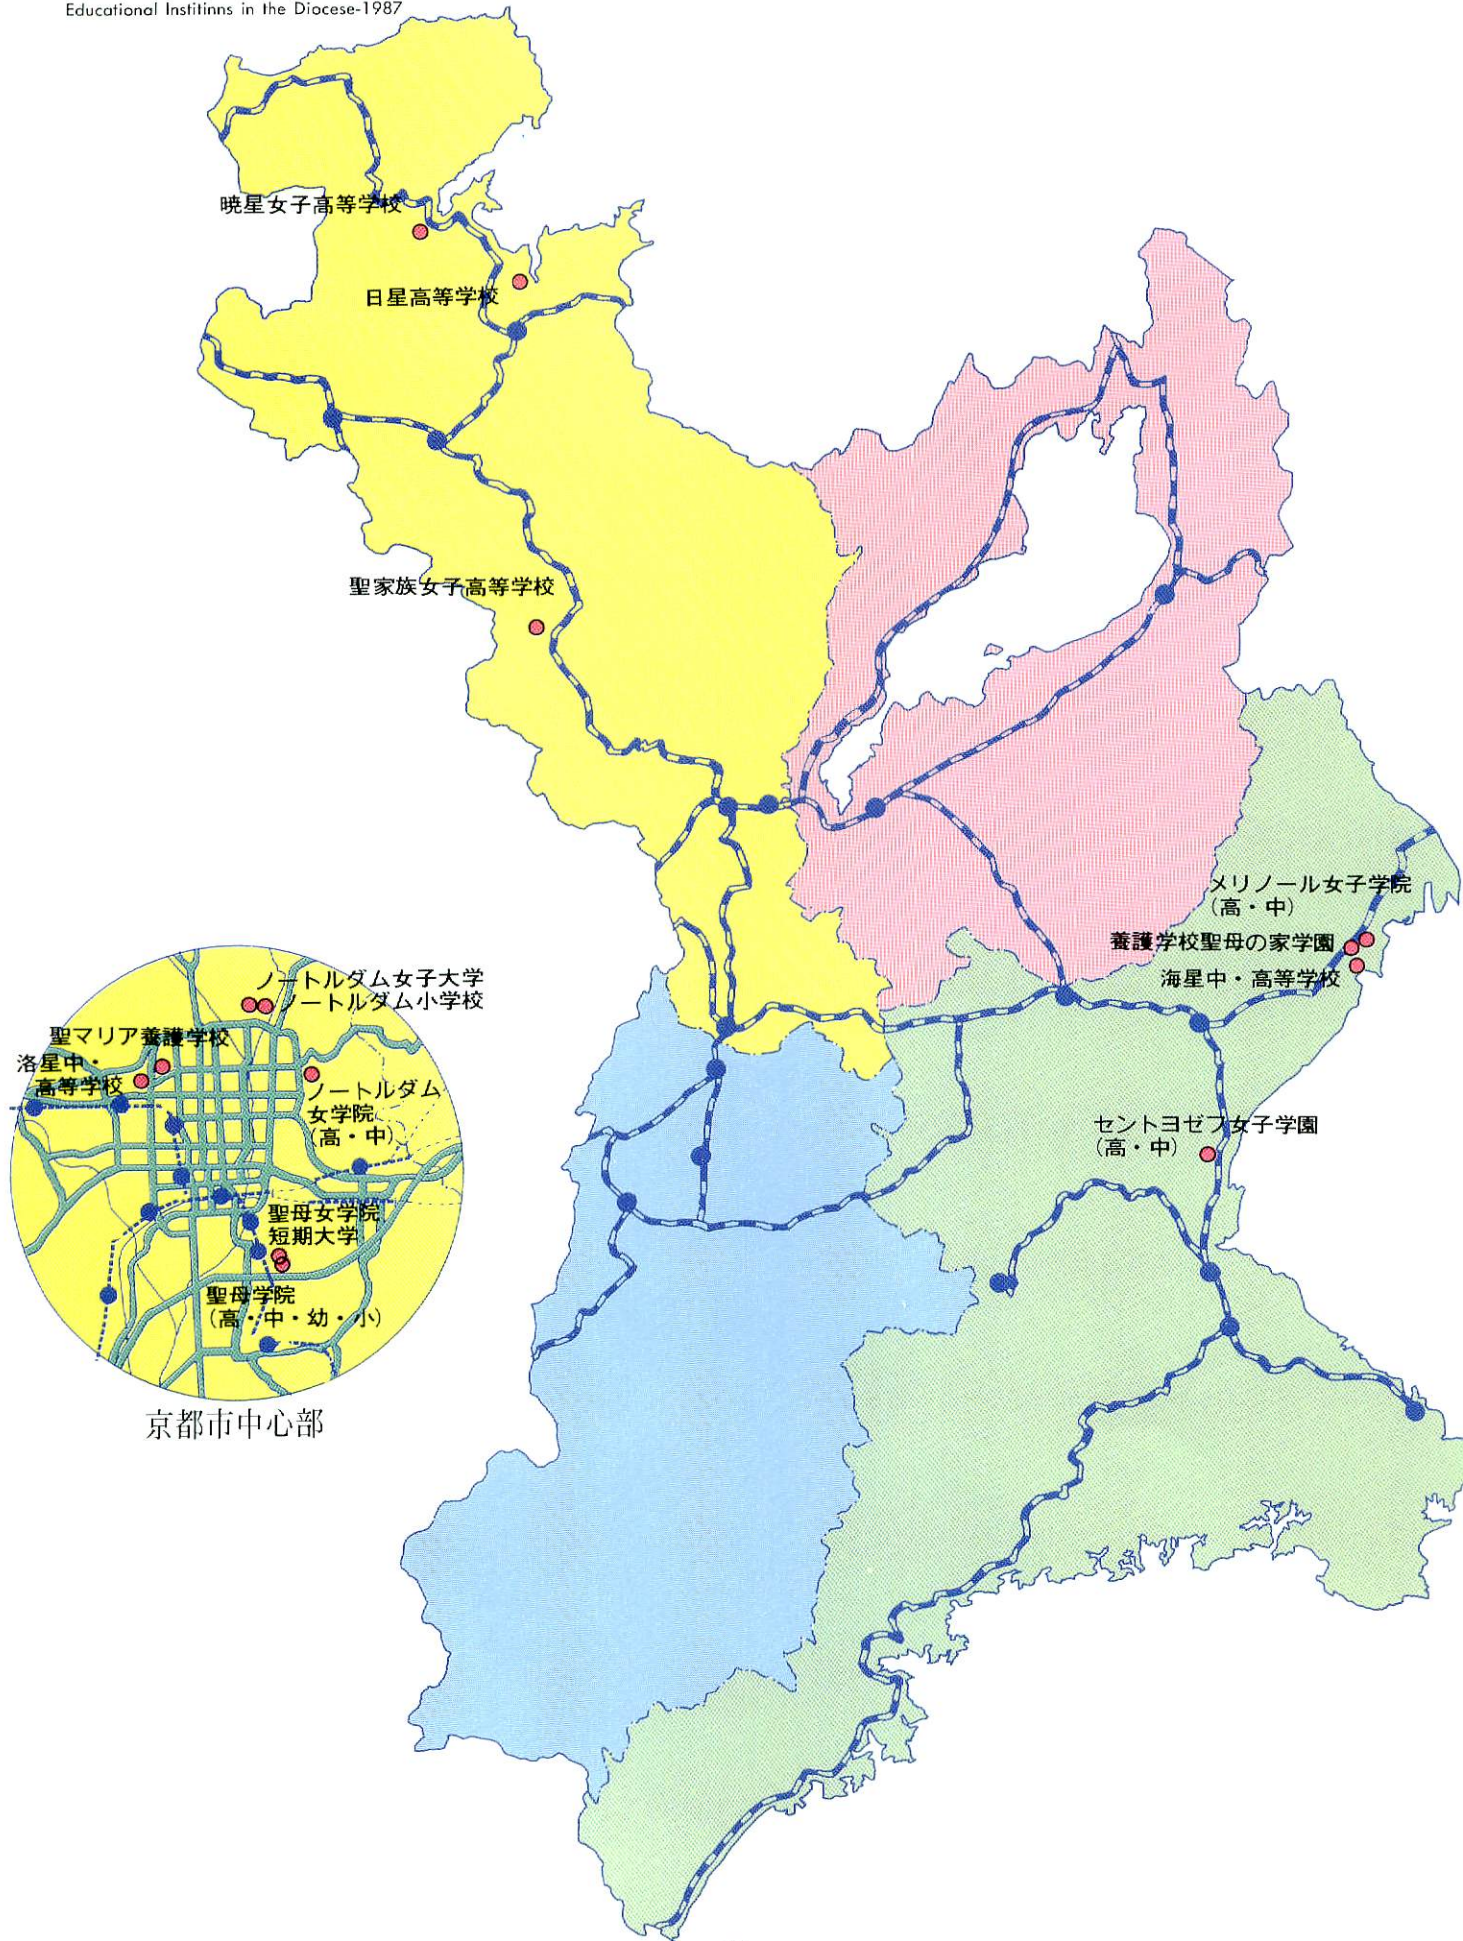

教育施設

Educational Institutions in the Diocese-1987