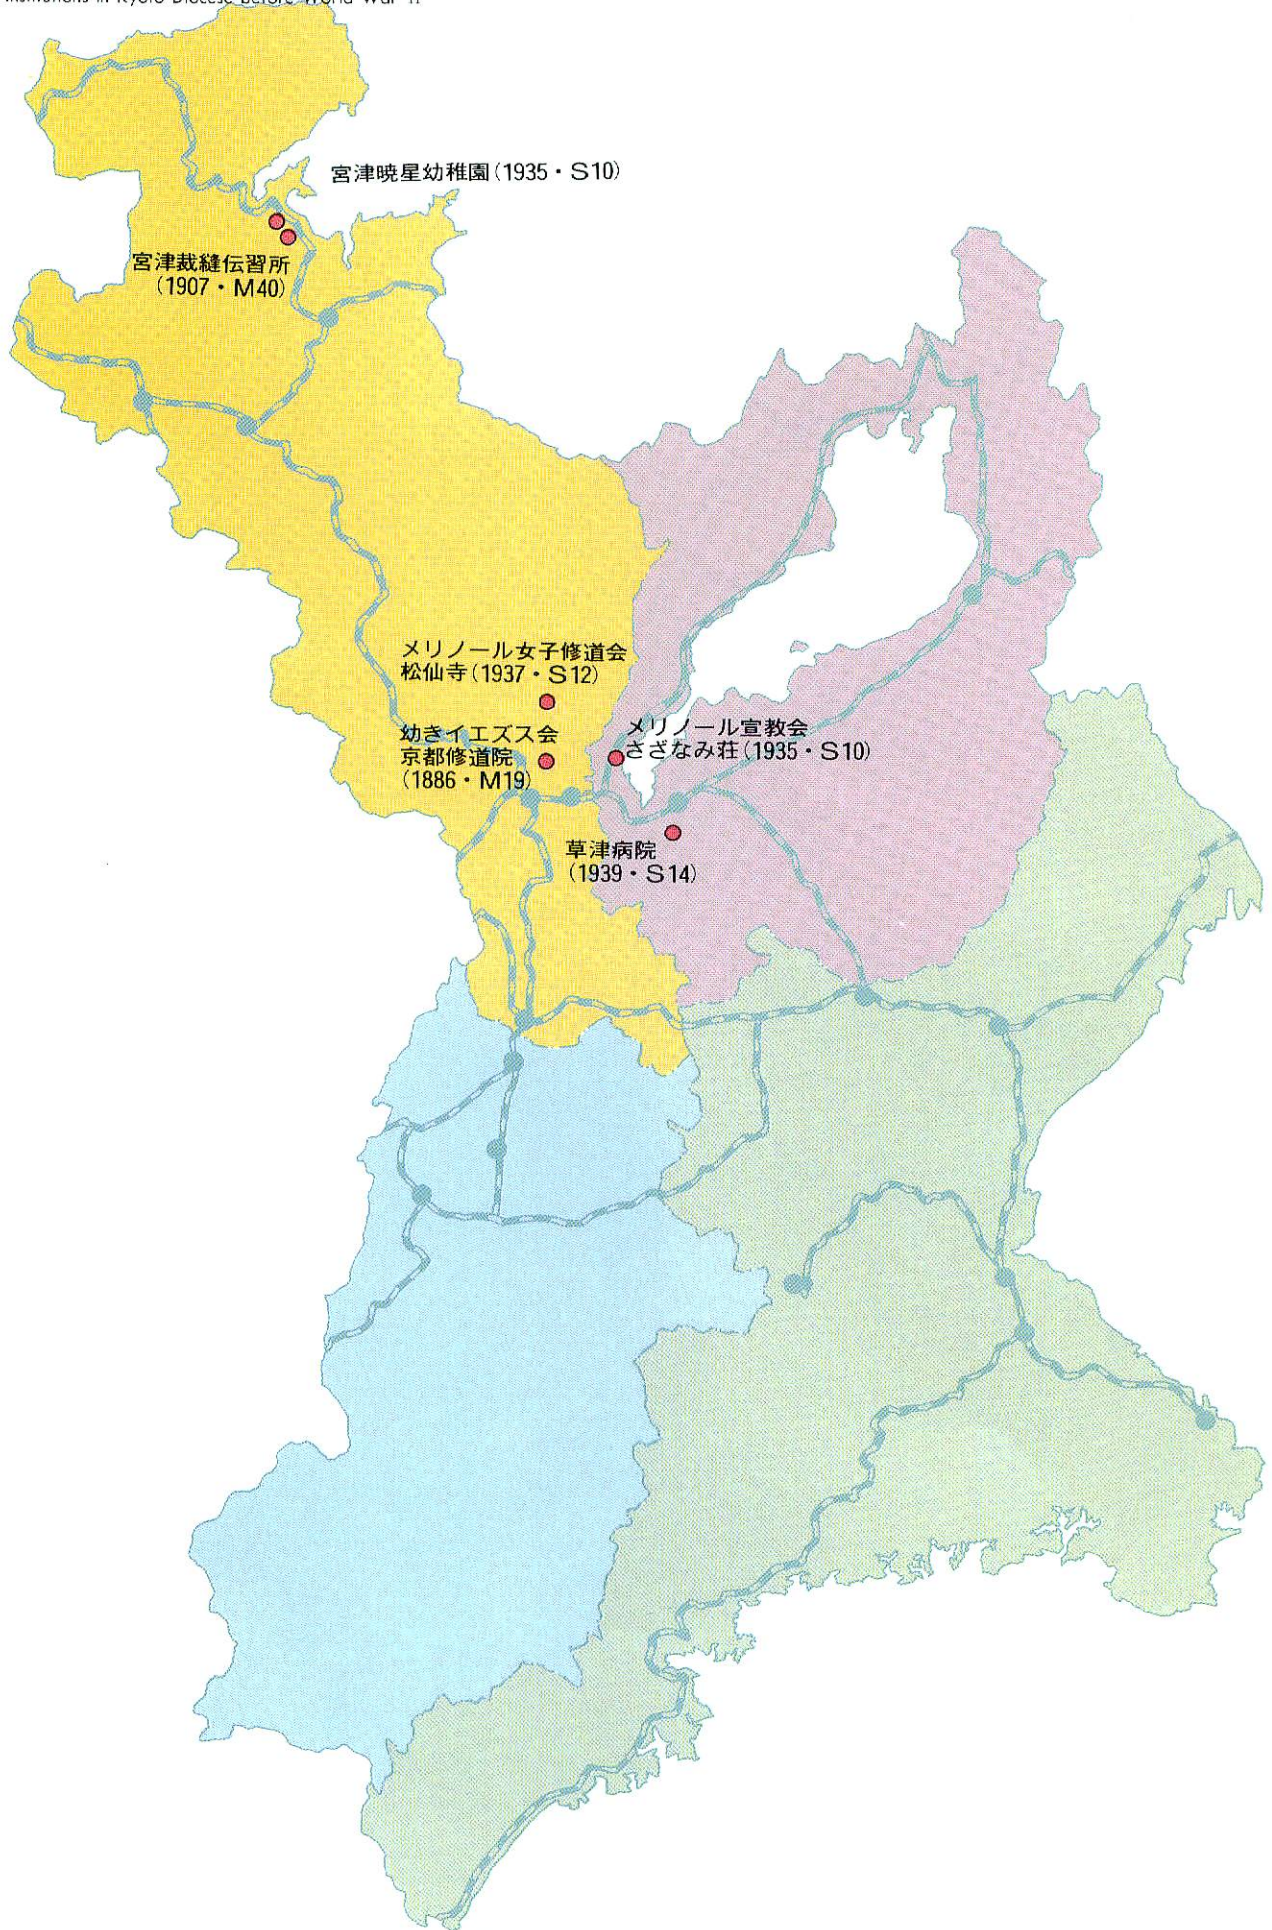

# 戦前の修道院・施設

Convents and Institutions in Kyoto Diocese before World War II

# 社会福祉事業施設

Social Welfare Institutions in the Diocese

# 戦前に創立された教会

Churches built in Kyoto Diocese before World War II

# 現在の教会配置図

Parishes in the Diocese-1987